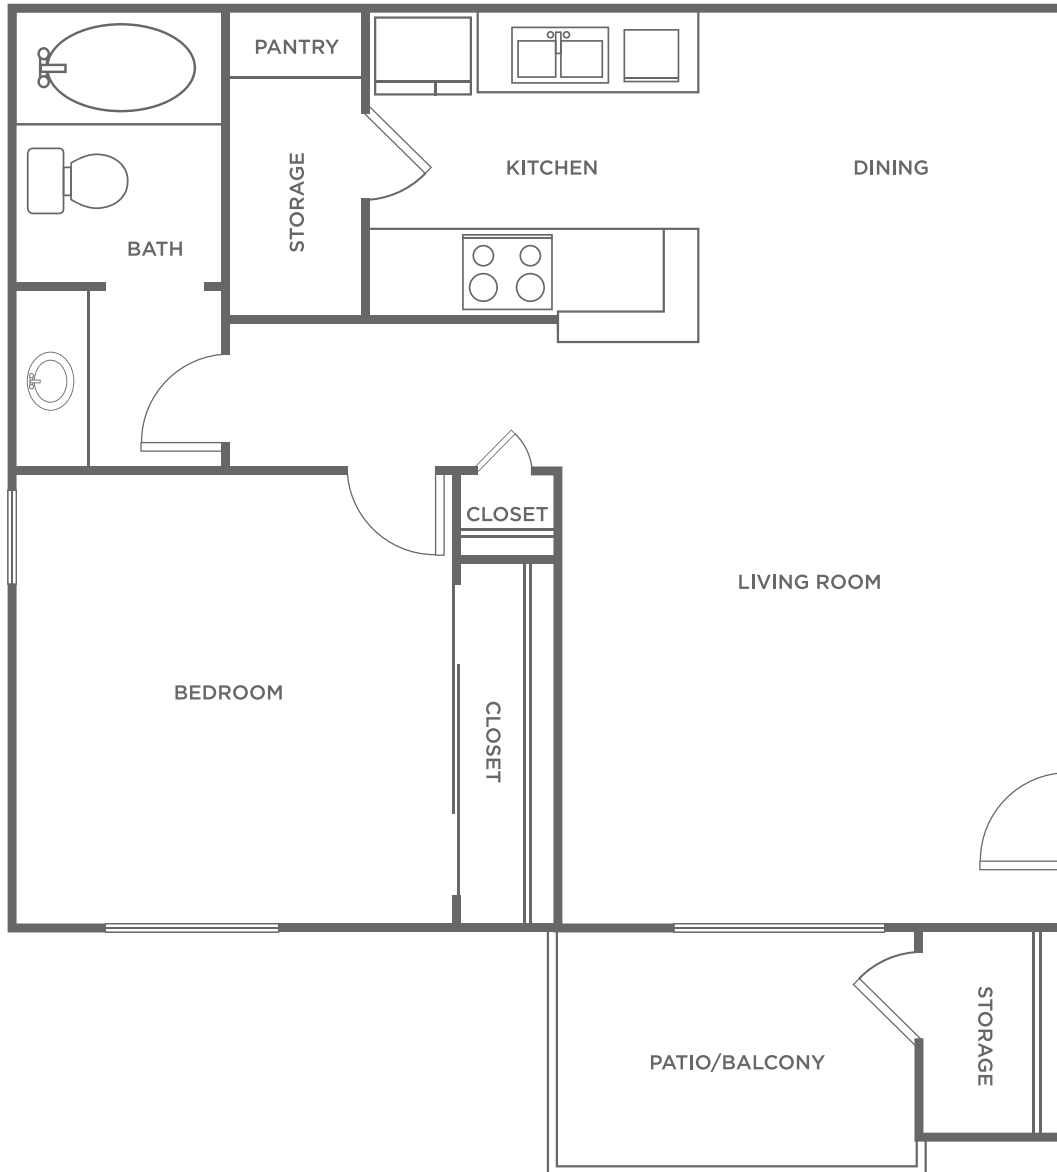

The Redwood

1 BED | 1 BATH | 618 SQ.FT.

VALLEY OAK APARTMENTS

2300 Oakdale Rd. | Modesto, CA 95355

Phone: 209-551-6777 | valleyoak@vipmgmt.net

www.valleyoakwelcomehome.com

All dimensions and square footages are approximate.