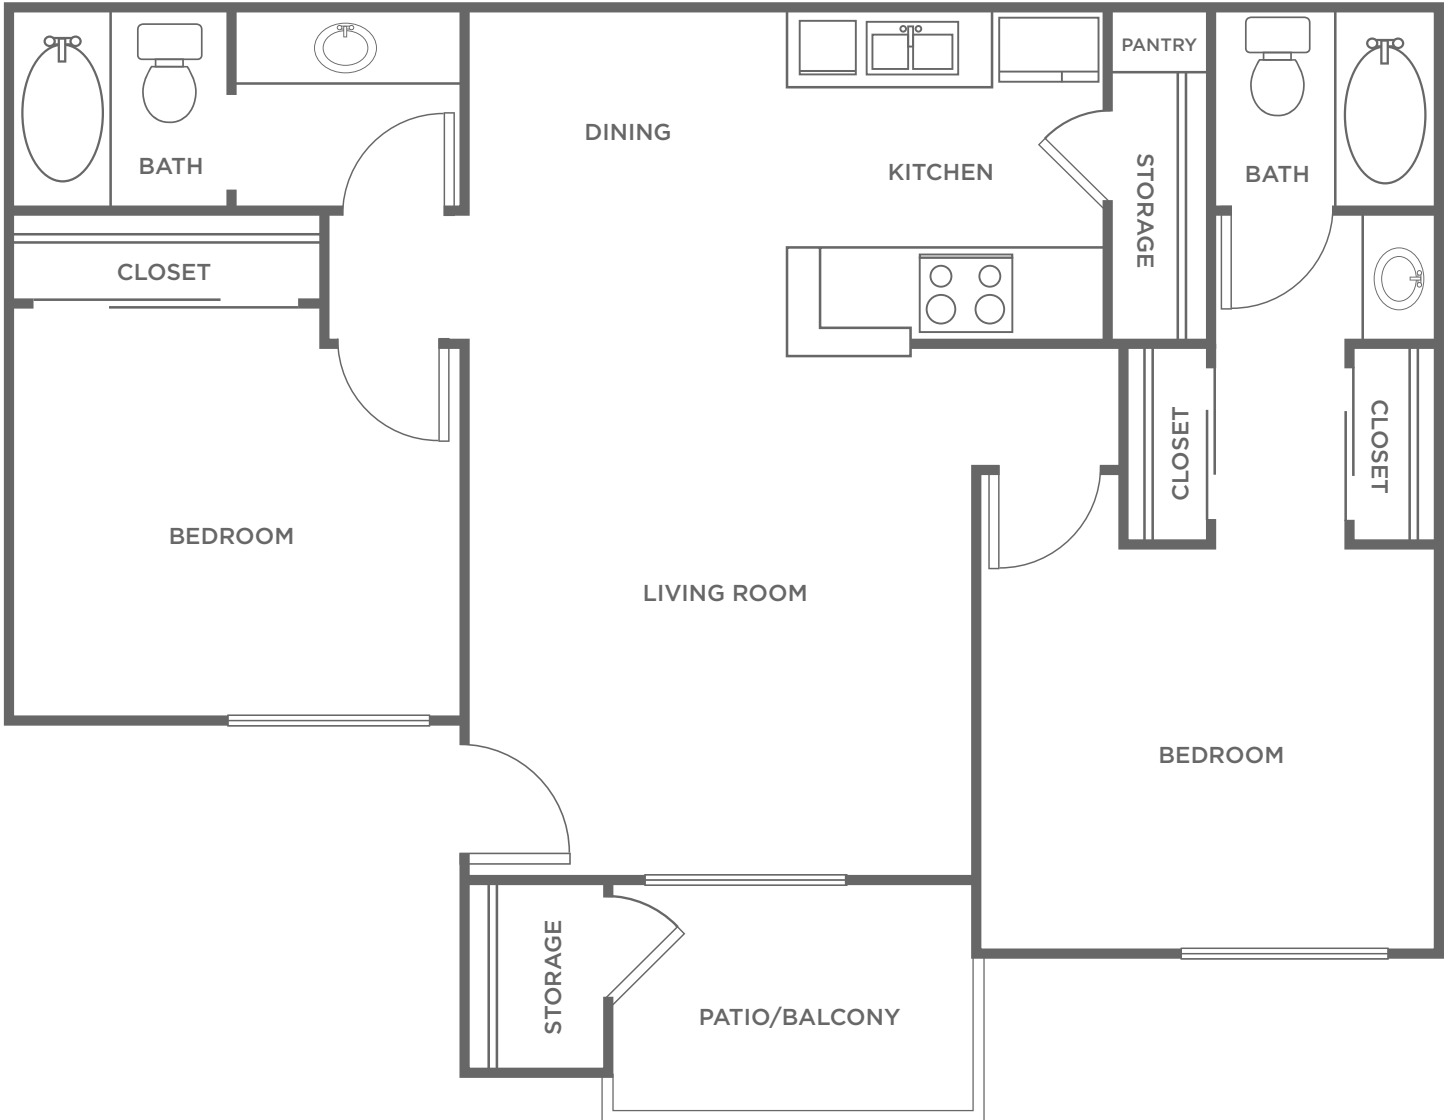

The Cedar

2 BED | 2 BATH | 838 SQ.FT.

VALLEY OAK APARTMENTS

2300 Oakdale Rd. | Modesto, CA 95355

Phone: 209-551-6777 | valleyoak@vipmgmt.net

www.valleyoakwelcomehome.com

All dimensions and square footages are approximate.